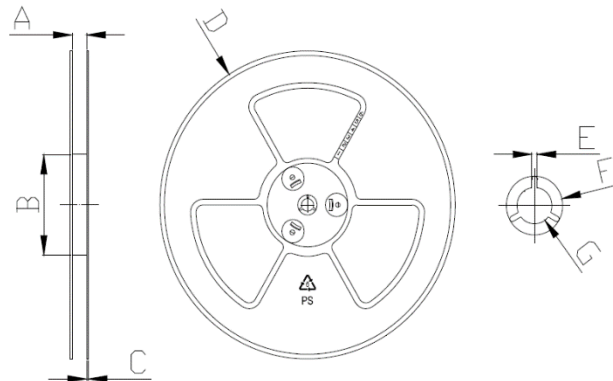

## Dimension (Unit:mm)

## Land Pattern (Unit:mm)

A	B	C	D	E	G	H	L
12.0 ±0.3	12.0 ±0.3	8.5 Max.	5.0 ±0.2	1.9 ±0.3	7.0	5.4	12.6

• You can also contact us by e-mail : [coilmaster@coilmaster.com](mailto:coilmaster@coilmaster.com)  
 • All specifications are subject to change without notice.  
 • Update date : 2021.11.25

## Packaging

(1) Package quantity : 500 (pcs/reel)

(2) Reel Dimensions (unit:mm)

A	B	C	D	E	F	G
24.50	100.0	2.30	330.0	2.30	21.50	13.00
+0.50	+1.00	+0.20	+3.00	+0.30	+0.20	+0.40
-0.50	-1.00	-0.20	-3.00	-0.30	-0.20	-0.40

(3) Tape Dimensions

W	A0	B0	K0	E	F	P	P0	P2	D0/D1	T
24.00	12.60	12.60	6.20	1.75	11.50	16.00	4.00	2.00	1.50	0.40
+0.30	+0.20	+0.20	+0.15	+0.10	+0.10	+0.10	+0.10	+0.10	+0.10	+0.05
-0.10	-0.20	-0.20	-0.15	-0.10	-0.10	-0.10	-0.10	-0.10	-0.00	-0.05