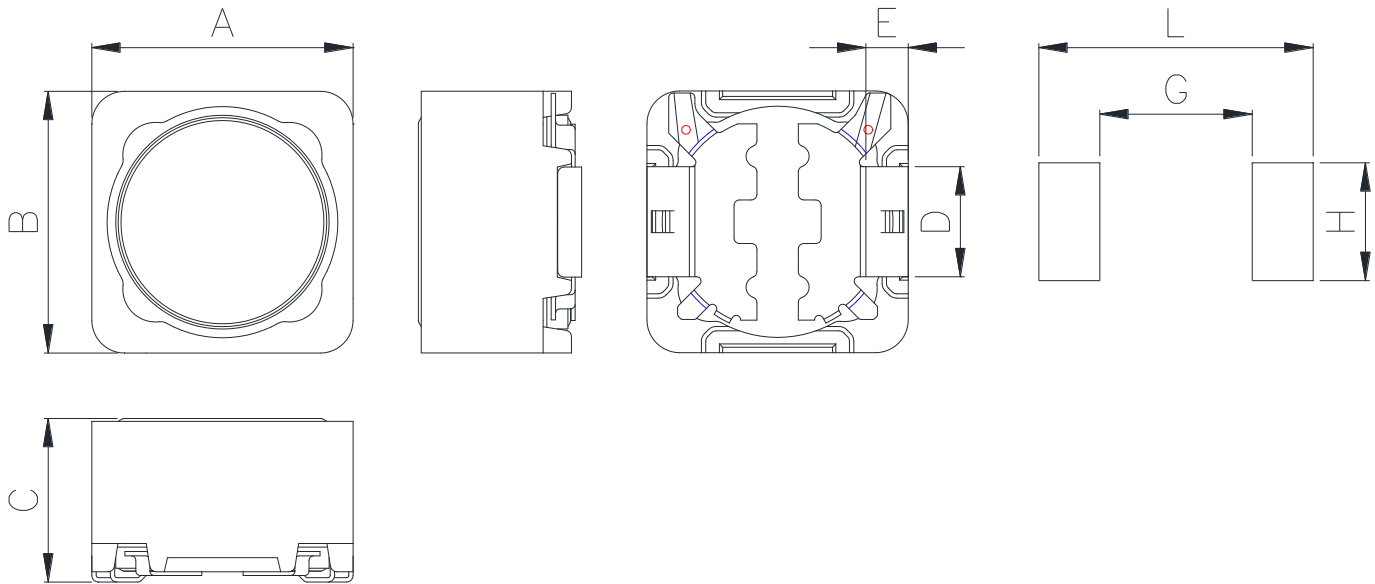

Dimension (Unit:mm)

Land Pattern (Unit:mm)

A	B	C	D	E	G	H	L
12.0 ±0.3	12.0 ±0.3	8.5 Max.	5.0 ±0.2	1.9 ±0.3	7.0	5.4	12.6

• You can also contact us by e-mail : coilmaster@coilmaster.com
• All specifications are subject to change without notice.
• Update date : 2021.11.25