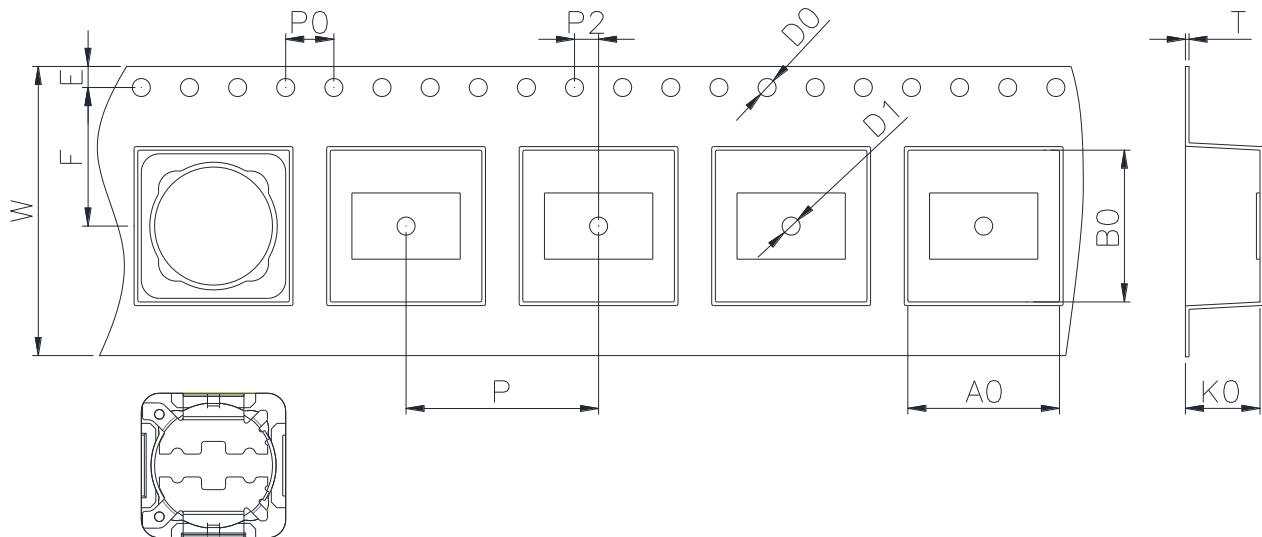

## Dimension (Unit:mm)

## Packaging

(1) Package quantity : 500 (pcs/reel)

(2) Reel Dimensions (unit:mm)

A	B	C	D	E	F	G
24.50	100.0	2.30	330.0	2.30	21.50	13.00
+0.50	+1.00	+0.20	+3.00	+0.30	+0.20	+0.40
-0.50	-1.00	-0.20	-3.00	-0.30	-0.20	-0.40

(3) Tape Dimensions

W	A0	B0	K0	E	F	P	P0	P2	D0/D1	T
24.00	12.60	12.60	6.20	1.75	11.50	16.00	4.00	2.00	1.50	0.40
+0.30	+0.20	+0.20	+0.15	+0.10	+0.10	+0.10	+0.10	+0.10	+0.10	+0.05
-0.10	-0.20	-0.20	-0.15	-0.10	-0.10	-0.10	-0.10	-0.10	-0.00	-0.05